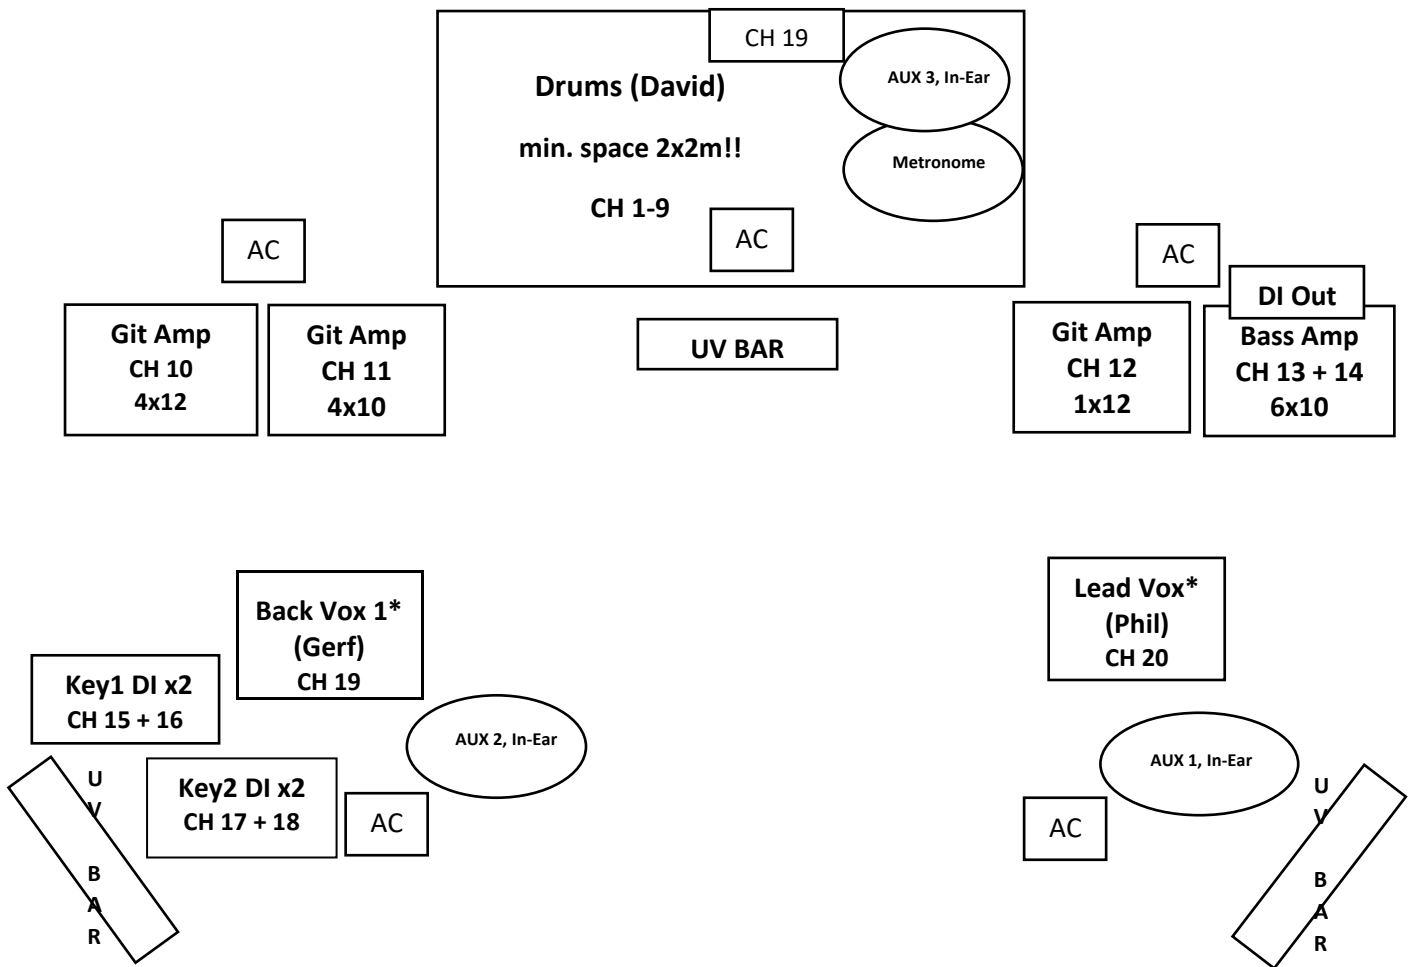

Stage-Technic-Rider HIGH TRANSITION

Input	Instrument	Mic	Notes
1	Kick 22"	AKG D112	Comp/Gate
2	Snare 14"	SM57	Comp/Gate/Hall
3	Hi-Hat 14"	Condenser	
4	Rack Tom 13"	E604	Comp/Gate
5	Floor 16"	E604	Comp/Gate
6	Floor 18"	E604	Comp/Gate
7	Overhead L	Condenser	
8	Overhead R	Condenser	
9	Metronome	XLR M	Controlled by David
10	Git Mic	Sennheiser E906	Marshall JCM 2000
11	Git Mic	Sennheiser E906	FENDER Hot Rod Deville, 4x10

AUX:

1	AUX 1	In-Ear, XLR W, Wireless	Philip – Bass, Main-Voc
2	AUX 2	In-Ear, XLR W, Wireless	Gerf – Git, Keys, Back-Voc
3	AUX 3	In-Ear, XLR W, Cabel	David - Drums

Stagelight:

- **A gloomy, dark stagelight. Not too bright!! In the best case blacklight combined with blue, red and violet light. Strobe-effects and haze/fog are very welcome. All in all, it should be a mystical scenery.**

Note:

- **6 socket power distributor (AC) in front of the vocals, behind all Amps and on the drumriser!**
- **All of our stuff works with 220 Volt!**
- **We play on 4 amps. Consider that we need enough space!**
- **The stage should be clean and free of any cables crossing the area in which we move!**
- **We need an area to present our merchandise!**

We have with us:

- **A not flammable (mesh) banner with 2x2 meters!**
- **3 blacklight (UV) LED bars (162 Watt together) with stands we place on the stage!**
- **If we will come with our sound engineer, please take care of the channel-list! In this case, we will inform you in advance.**
- **We come with three In-Ear-Monitoring systems.**